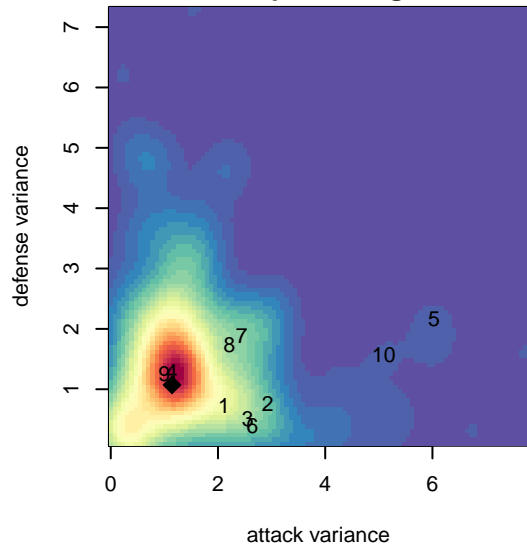

**attack and defense variance (black dot)
relative to other teams
and top 10 in region**