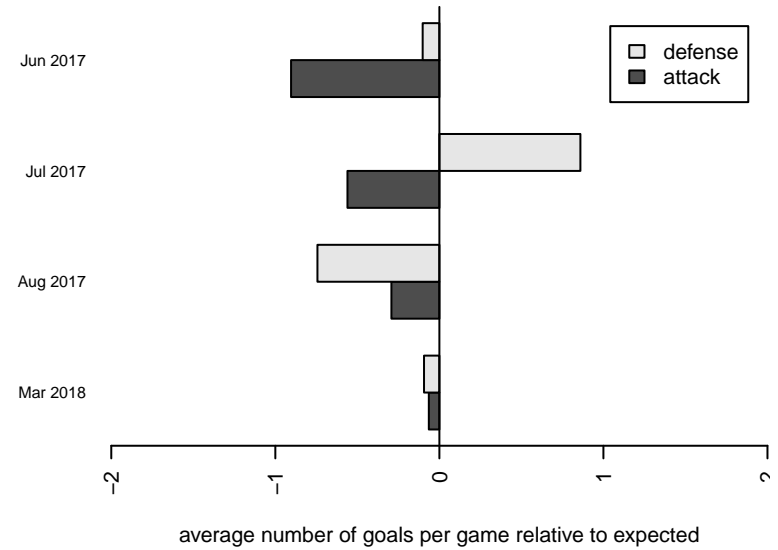

Performance relative to 13 month average