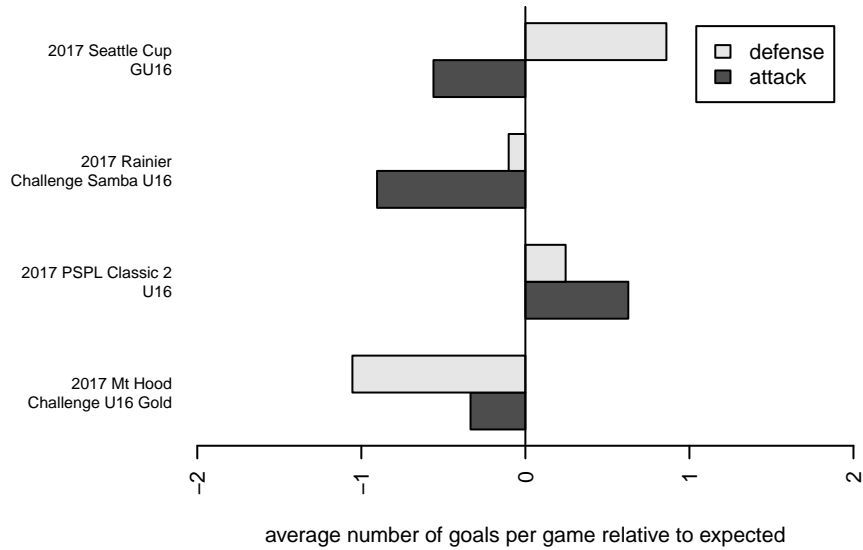

Venues played:  
 2017 Rainier Challenge Samba U16  
 2017 Seattle Cup GU16  
 2017 Mt Hood Challenge U16 Gold  
 2017 PSPL Classic 2 U16  
 2017 WA Cup Silver Division

**MRFC White G02**  
 Dots are actual minus expected GF (blue circles) and GA (red triangles).  
 Blue line is smoothed change in attack strength. Red is smoothed change in defense strength.

**attack and defense variance (black dot)  
relative to other teams  
and top 10 in region**

**attack and defense rating  
relative to others at age  
and all opponents in last 13 months**

**Performance relative to 13 month average**