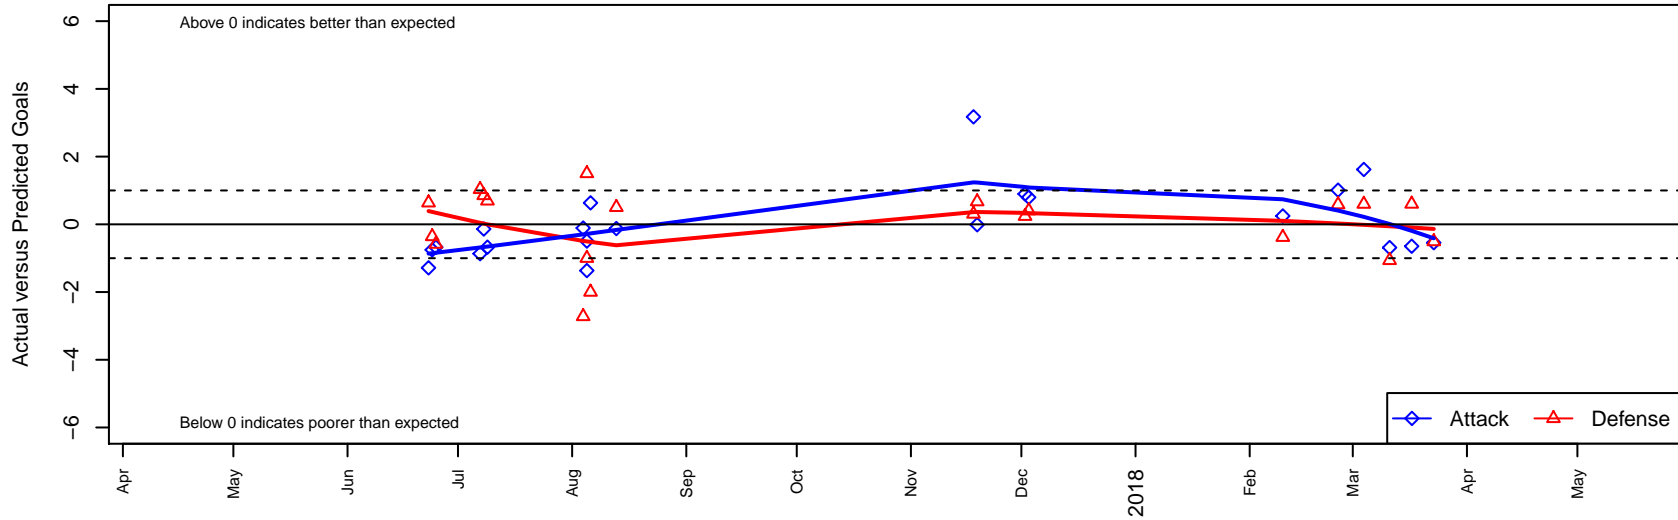

# MRFC White G02

Mount Rainier FC  
 Bonney Lake, WA  
 G02 total strength=1239  
 attack=5.86 defense=3.57  
 fall league = PSPL Classic 2 U16  
 notes= Hall 2016

alt names used:  
 MRFC G02 Carver  
 MRFC G02 Carver  
 MRFC G02-Carver  
 Mt Rainier Futbol Club-Carver  
 MT. RAINIER FC MRFC G02 CARVER

Venues played:  
 2017 Rainier Challenge Samba U16  
 2017 Seattle Cup GU16  
 2017 Mt Hood Challenge U16 Gold  
 2017 PSPL Classic 2 U16  
 2017 WA Cup Silver Division

**MRFC White G02**  
 Dots are actual minus expected GF (blue circles) and GA (red triangles).  
 Blue line is smoothed change in attack strength. Red is smoothed change in defense strength.

**attack and defense variance (black dot)  
relative to other teams  
and top 10 in region**

**attack and defense rating  
relative to others at age  
and all opponents in last 13 months**

**Performance relative to 13 month average**