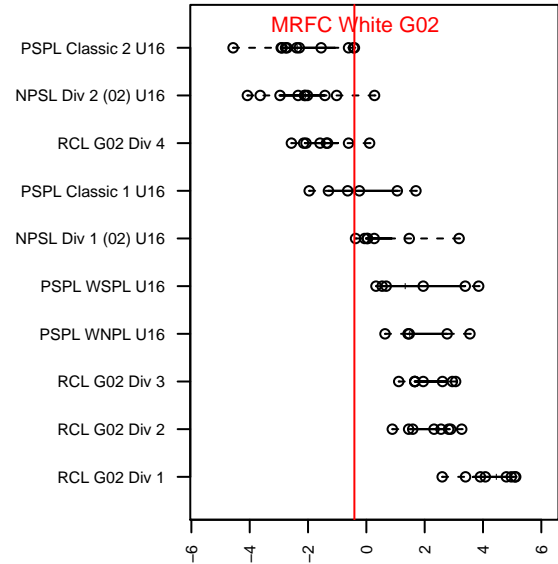

Venues played:  
 2017 Rainier Challenge Samba U16  
 2017 Seattle Cup GU16  
 2017 Mt Hood Challenge U16 Gold  
 2017 PSPL Classic 2 U16  
 2017 WA Cup Silver Division

**MRFC White G02**  
 Dots are actual minus expected GF (blue circles) and GA (red triangles).  
 Blue line is smoothed change in attack strength. Red is smoothed change in defense strength.

**attack and defense variance (black dot)  
relative to other teams  
and top 10 in region**

**attack and defense rating  
relative to others at age  
and all opponents in last 13 months**

**Performance relative to 13 month average**