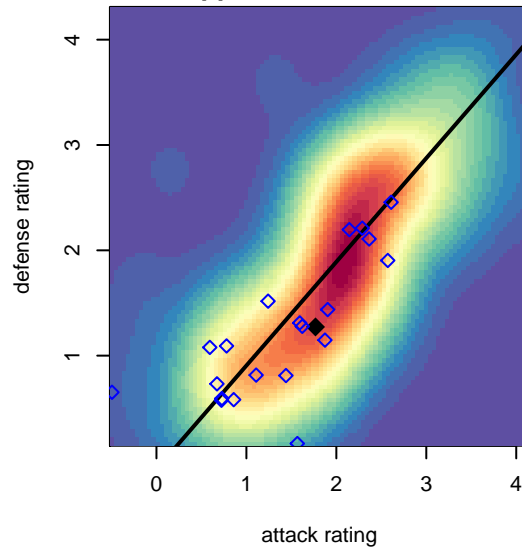

Venues played:  
 2017 Rainier Challenge Samba U16  
 2017 Seattle Cup GU16  
 2017 Mt Hood Challenge U16 Gold  
 2017 PSPL Classic 2 U16  
 2017 WA Cup Silver Division

**MRFC White G02**  
 Dots are actual minus expected GF (blue circles) and GA (red triangles).  
 Blue line is smoothed change in attack strength. Red is smoothed change in defense strength.

**attack and defense variance (black dot)  
relative to other teams  
and top 10 in region**

**attack and defense rating  
relative to others at age  
and all opponents in last 13 months**

**Performance relative to 13 month average**